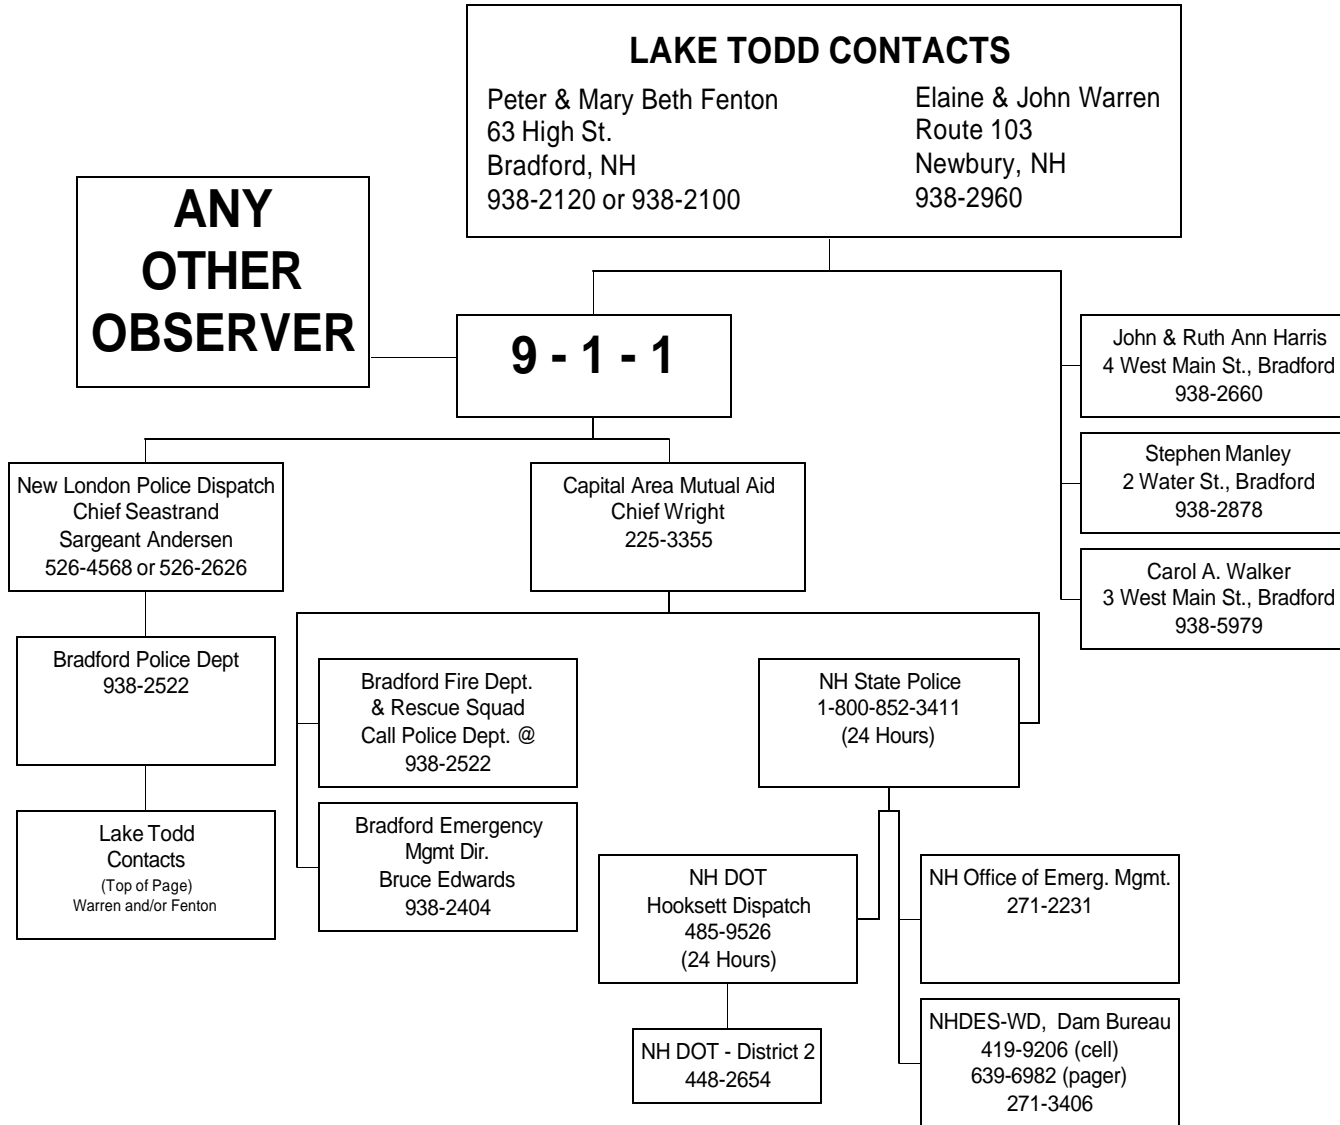

LAKE TODD VILLAGE DISTRICT
Lake Todd Dam – Dam # 028.01
PO BOX 169, BRADFORD, NH 03221

4.1 EMERGENCY NOTIFICATION FLOW CHART

If an emergency call is received at a node point from any source other than the node shown, call Capital Area Mutual Aid at 225-3357.