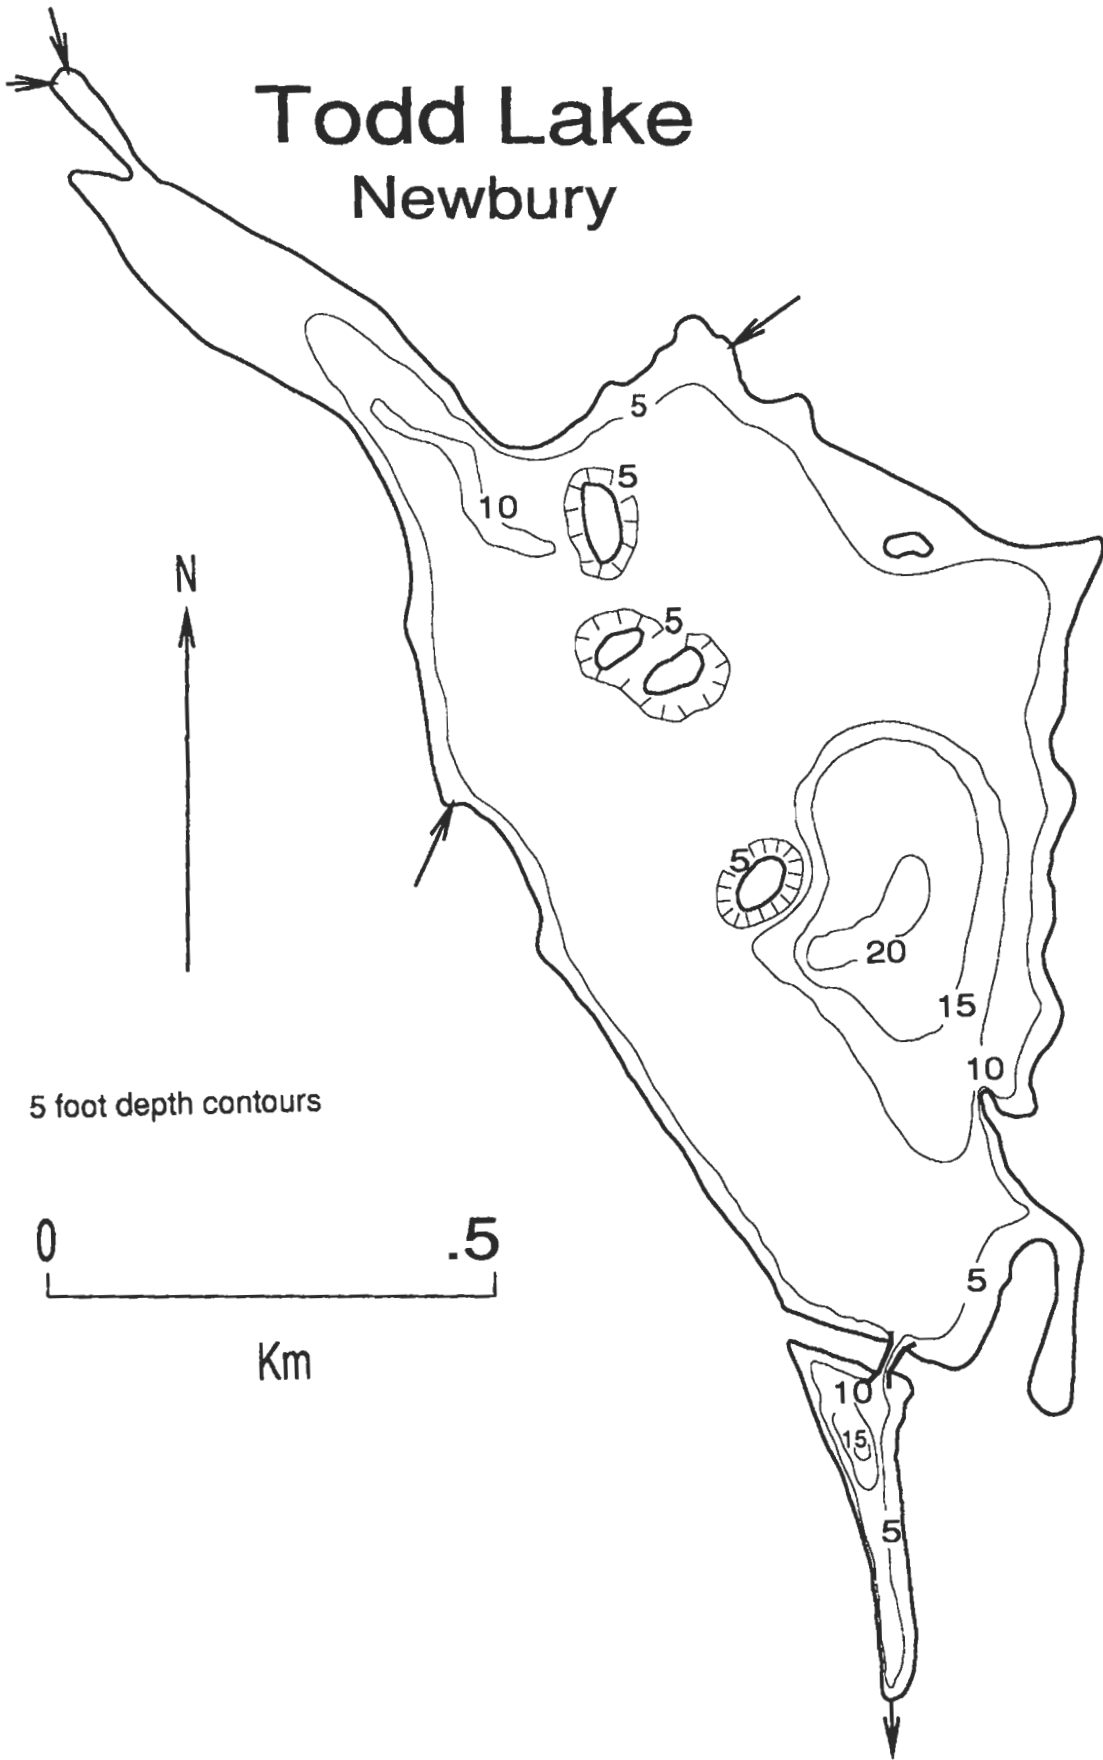

Todd Lake Newbury

5 foot depth contours

0 .5

Km